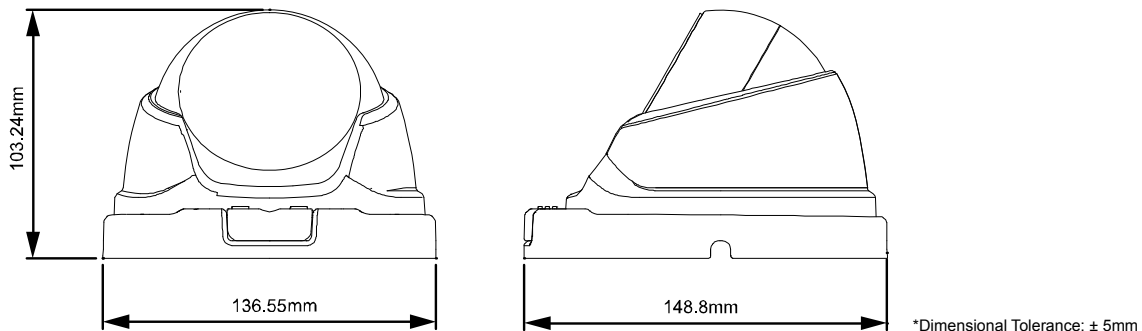

DGC1204XT

HD CCTV 1080P IR Dome Camera

● FEATURES

- (1) 1/2.7" CMOS Sensor with 1080P video output
- (2) Low light sensitivity of 0.1 Lux / F1.8, 0Lux (IR LED ON)
- (3) DWDR to increase image recognizability in overexposure and dark areas
- (4) Day and night 24-hour surveillance with IR effective distance up to 30 meters
- (5) IP66 for weather-proof application
- (6) Camera parameters adjustable when used with AVTECH HD CCTV DVR

● DIMENSIONS*

● SPECIFICATIONS*

MODEL	DGC1204XT
Pick-up Element	1/ 2.7" CMOS image sensor
Number of Pixels	1936(H) x 1096(V)
Video Frame Rate	1080P@30fps / 1080P@25fps
Min. Illumination	0.1 Lux / F1.8, 0 Lux (IR LED ON)
S/N Ratio	More than 48dB (AGC OFF)
Shutter Speed	1/30 (1/25) sec ~ 1/50000 sec
Lens	f3.6mm / F1.8
Lens Angle	89° (Horizontal) / 46° (Vertical) / 108° (Diagonal)
IR LED	4 units
IR Effective Distance	Up to 30 meters
IR Shift	YES
Day & Night Mode	YES
IRIS Mode	AES
White Balance	AUTO / INDOOR / OUTDOOR / MANUAL
AGC	Adjustable
Sharpness	Adjustable
Flickerless	50HZ / 60HZ / OFF
BLC	Adjustable
DWDR	YES
IP Rating	IP66
Operating Temperature	-25°C ~ 50°C
Operating Humidity	Less than 60% relative humidity
Power Source (±10%)	DC12V / 1A
Current Consumption (±10%)	95mA (IR LED OFF) / 450mA (IR LED ON)
Net Weight (g)	0.7