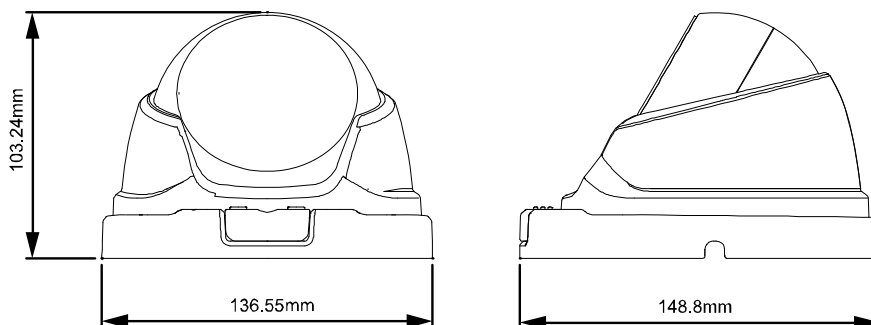

DIMENSIONS

Dimensional tolerance: ± 5mm

○ SPECIFICATIONS

■ Network

LAN Port	YES
LAN Speed	10/100 Based-T Ethernet
Supported Protocols	DDNS, PPPoE, DHCP, NTP, SNTP, TCP/IP, ICMP, SMTP, FTP, HTTP, RTP, RTSP, RTCP, IPv4/IPv6, Bonjour, UPnP, DNS, UDP, IGMP, QoS, SNMP
ONVIF Compatible	YES (Profile S)
Number of Online Users	10
Security	(1) Multiple user access levels with password (2) IP address filtering (3) Digest authentication
Remote Access	(1) Internet Explorer on Windows operating system (2) CMS Lite, 32CH CMS software for Windows operating system (3) EagleEyes on iOS & Android mobile devices

■ Video

Network Compression	H.265 / H.264 / MJPEG
Video Resolution	2592 x 1944 / 2048 x 1536 / 1920 x 1080 / 1280 x 720 / 640 x 480 / 320 x 240
Frame Rate	15/12 IPS for 5MP 30/25 IPS for 3MP / 1080P / 720P
Multiple Video Streaming	4 (H.265 / H.264 / MJPEG)