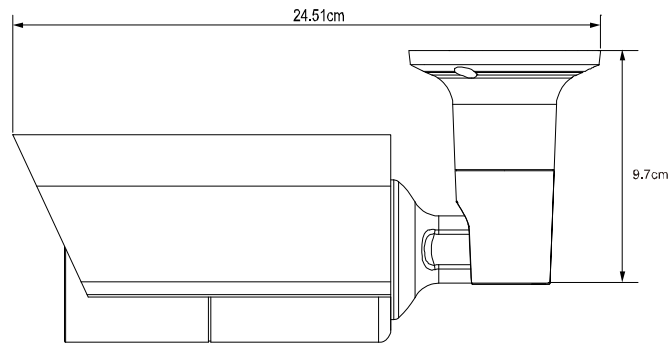

● SPECIFICATIONS

■ Network	
LAN Port	YES
LAN Speed	10/100 Based-T Ethernet
Supported Protocols	DDNS, PPPoE, DHCP, NTP, SNTP, TCP/IP, ICMP, SMTP, FTP, HTTP, RTP, RTSP, RTCP, IPv4/IPv6, Bonjour, UPnP, DNS, UDP, IGMP, QoS, SNMP
ONVIF Compatible	YES (Profile S)
Number of Online Users	10
Security	(1) Multiple user access levels with password (2) IP address filtering (3) Digest authentication
Remote Access	(1) Internet Explorer on Windows operating system (2) CMS Lite, 32CH CMS software for Windows operating system (3) EagleEyes on iOS & Android mobile devices
■ Video	
Network Compression	H.265 / H.264 / MJPEG
Video Resolution	2592 x 1944 / 2048 x 1536 / 1920 x 1080 / 1280 x 720 / 640 x 480 / 320 x 240
Frame Rate	30/25 IPS
Multiple Video Streaming	4 (H.265 / H.264 / MJPEG)
■ General	
Image Sensor	1/2.9" SONY CMOS image sensor
Min Illumination	0.1 Lux / F1.4(Wide)~F2.8(Tele), 0 Lux (IR LED ON)
Shutter Speed	1/10,000 ~ 1/15 (Slow shutter)
S/N Ratio	More than 48dB (AGC off)
Lens	Motorized f2.8 ~ 12mm / F1.4 ~ F2.8
Viewing Angle	Wide: 70.4° (Horizontal) / 65.6° (Vertical) / 87.4° (Diagonal) Tele: 25.9° (Horizontal) / 19.2° (Vertical) / 31.8° (Diagonal)
IR LED	6 units
IR Effective Distance**	Up to 50 meters
IR Shift	YES
Smart Light Control	YES
White Balance	ATW
AGC	Auto
IRIS Mode	AES
WDR	YES
POE	YES (IEEE 802.3af)
Defog	YES
External Alarm I/O	YES (1 input / 1 output)
Micro SD Card Slot	YES
RAM	20MB
IP Rating	IP66
Startup Temperature	0°C ~ 50°C
Operating Temperature	-40°C ~ 50°C
Operating Humidity	90% or less relative humidity
Power Source (±10%)	DC12V / 1A
Current Consumption (±10%)	225mA (IR LED OFF); 650mA (IR LED ON)
Power Consumption (±10%)	9.5W (PoE / PoN) ; 8W (DC Adapter)
Net Weight (kg)	0.91

*The specifications are subject to change without notice.

○ DIMENSIONS

Dimensional tolerance: ± 5 mm