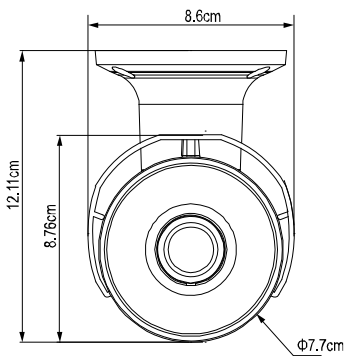

*The specifications are subject to change without notice.

○ SPECIFICATIONS (CONTINUED)

■ Audio	
Line in	YES
Line out	YES
■ Others	
EaZy Networking	YES
Push Video	YES
Mobile Surveillance	iOS & Android mobile devices
Event Notification	Push Video / FTP / Email / SMS
Digital Pan / Tilt / Zoom	YES
Motion Detection	YES
RTC (real-time clock)	YES
Minimum Web Browsing Requirements	<ul style="list-style-type: none"> • Intel core i3 or higher, or equivalent AMD • 2GB RAM • AGP graphics card, Direct Draw, 32MB RAM • Windows 10, Windows 8, Windows 7, Windows Vista & Windows XP, DirectX 9.0 or later • Internet Explorer 7.x or later (Windows Edge not supported)

*The specifications are subject to change without notice.

○ DIMENSIONS

Dimensional tolerance: ± 5 mm